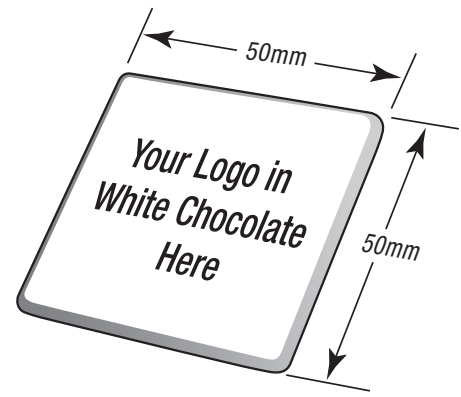

## Artwork specifications for Chocolate Squares

- All logos are to be supplied as **Adobe Illustrator eps** files.
- Artwork file for printing with logo, text etc., to be supplied as **Adobe Illustrator eps** (no fonts all type as outlines).
- **No other format is acceptable. If not supplied in correct format, your file will be returned and no work can be commenced until supplied as above.**

### Chocolate square

Max image size: 40mm x 40mm