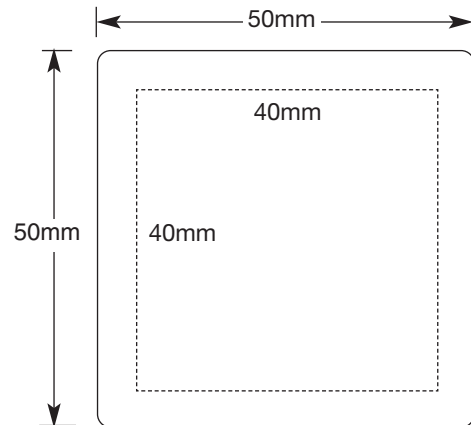

### Chocolate square

Max image size: 40mm x 40mm